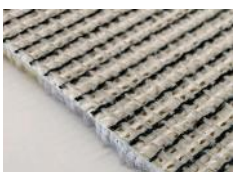

MOQUETTE BACKING

Moquette structured backing.

EUROFINS INDOOR AIR COMFORT (GOLD)