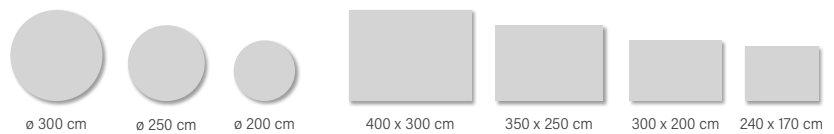

MOQUETTE

CARPETS

A FINE MATERIAL WITH A SHORT AND COMFORTABLE PILE, WALL-TO-WALL CARPET IS THE FURNISHING ACCESSORY IN WHICH THE PATTERNS, SCENARIOS AND NUANCES OF INSTABILELAB GRAPHICS ARE EXPRESSED IN SPACE WITH CHARACTER AND MAXIMUM FREEDOM OF CUSTOMISATION. IT IS THIS FREEDOM THAT MAKES IT A UNIQUE ELEMENT IN THE WORLD OF HÔTELLERIE, BUT ALSO A BOLD AND DECISIVE CHOICE IN HOMES THAT ACQUIRE AN INTIMATE AND TIMELESS CHARM.

DIMENSIONS

TECHNICAL DETAILS

MANUFACTURING PROCESS	DIN ISO 2424	TUFTED 1/10"
FRONTSIDE STRUCTURE	DIN ISO 2424	CUT PILE - SAXONY
COLOR	DIN ISO 2424	CHROMOJET PRINT
PILE MATERIAL		100 % POLYAMID PA 6
PRIMARY BACKING	DIN ISO 2424	PES WOVEN
SECONDARY BACKING	DIN ISO 2424	ACTION BACK
PILE WEIGHT	DIN ISO 2424	Approx. 1050 g/m ²
TOTAL WEIGHT	ISO 8543	Approx. 2222 g/m ²
PILE HEIGHT	ISO 1766	Approx. 5,5 mm
TOTAL THICKNESS	ISO 1765	Approx. 6,8 mm
NUMBER OF KNOTS	ISO 1763	Approx. 213000/m ²
WIDTH	DIN 3018	Approx. 400 cm